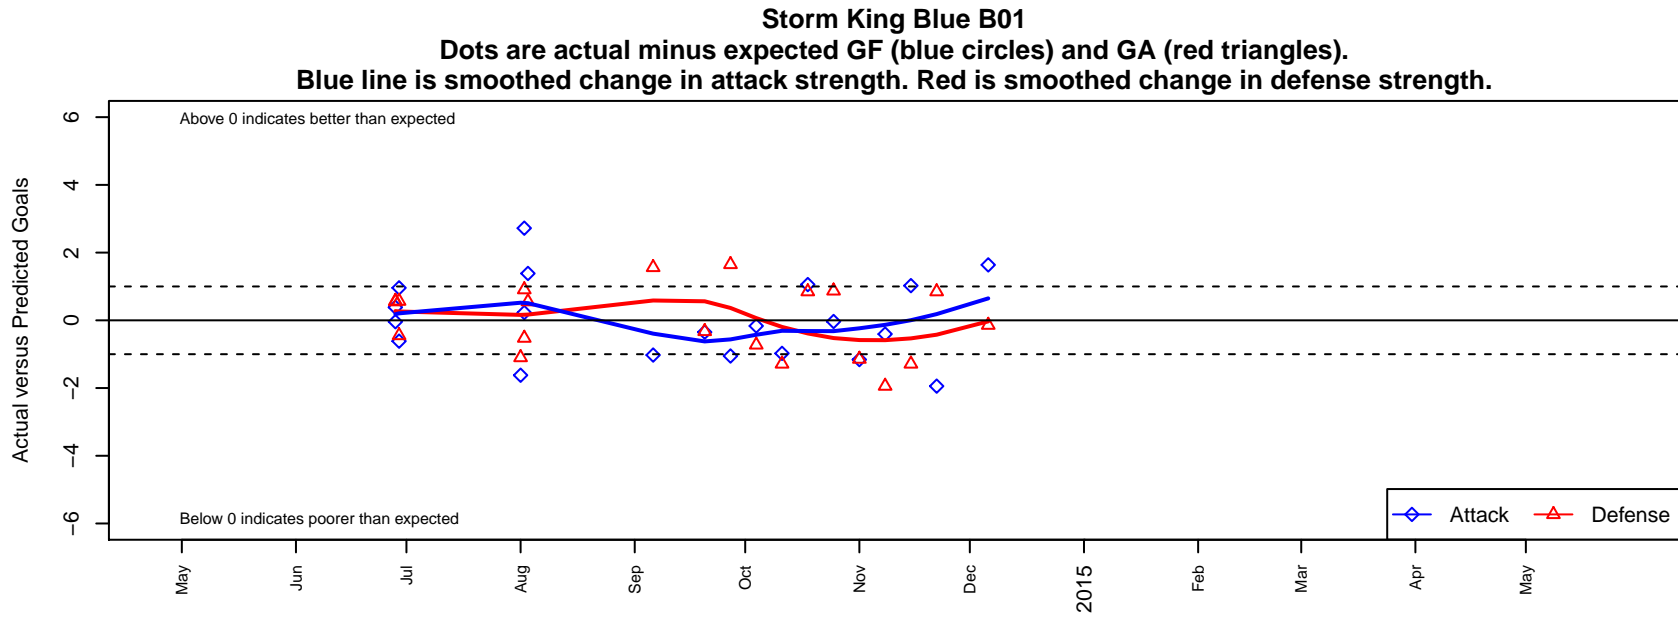

Storm King Blue B01

Storm King SC
Port Angeles, WA
B01 total strength=911
attack=1.88 defense=1.15
fall league = NPSL B13D1

alt names used:
Storm King Vipers Blue '01
Storm King B01 Blue
Storm King Blue '01

Venues played:
2014 Westsound Summer Classic BU13
2014 Dungeness Cup BU13
2014 NPSL B13D1

**attack and defense variance (black dot)
relative to other teams
and top 10 in region**

**attack and defense rating
relative to others at age
and all opponents in last 13 months**