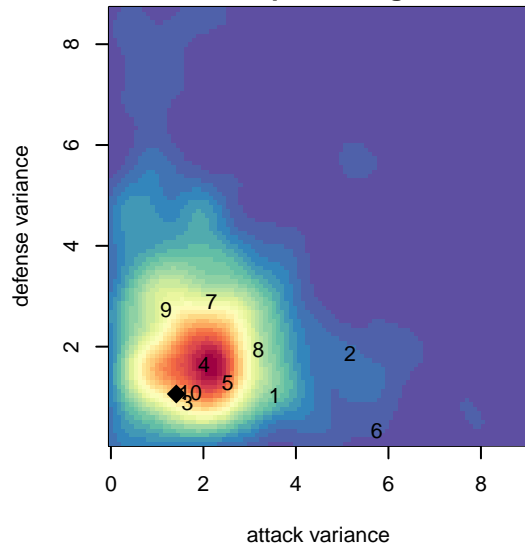

Storm King Blue B01

Storm King SC
Port Angeles, WA
B01 total strength=911
attack=1.88 defense=1.15
fall league = NPSL B13D1

alt names used:
Storm King Vipers Blue '01
Storm King B01 Blue
Storm King Blue '01

Venues played:
2014 Westsound Summer Classic BU13
2014 Dungeness Cup BU13
2014 NPSL B13D1

**attack and defense variance (black dot)
relative to other teams
and top 10 in region**

**attack and defense rating
relative to others at age
and all opponents in last 13 months**