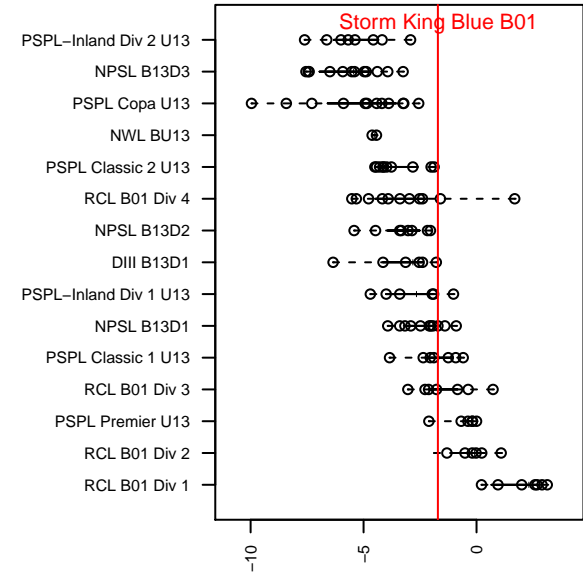

Storm King Blue B01

Storm King SC
Port Angeles, WA
B01 total strength=911
attack=1.88 defense=1.15
fall league = NPSL B13D1

alt names used:
Storm King Vipers Blue '01
Storm King B01 Blue
Storm King Blue '01

Venues played:
2014 Westsound Summer Classic BU13
2014 Dungeness Cup BU13
2014 NPSL B13D1

**attack and defense variance (black dot)
relative to other teams
and top 10 in region**

**attack and defense rating
relative to others at age
and all opponents in last 13 months**